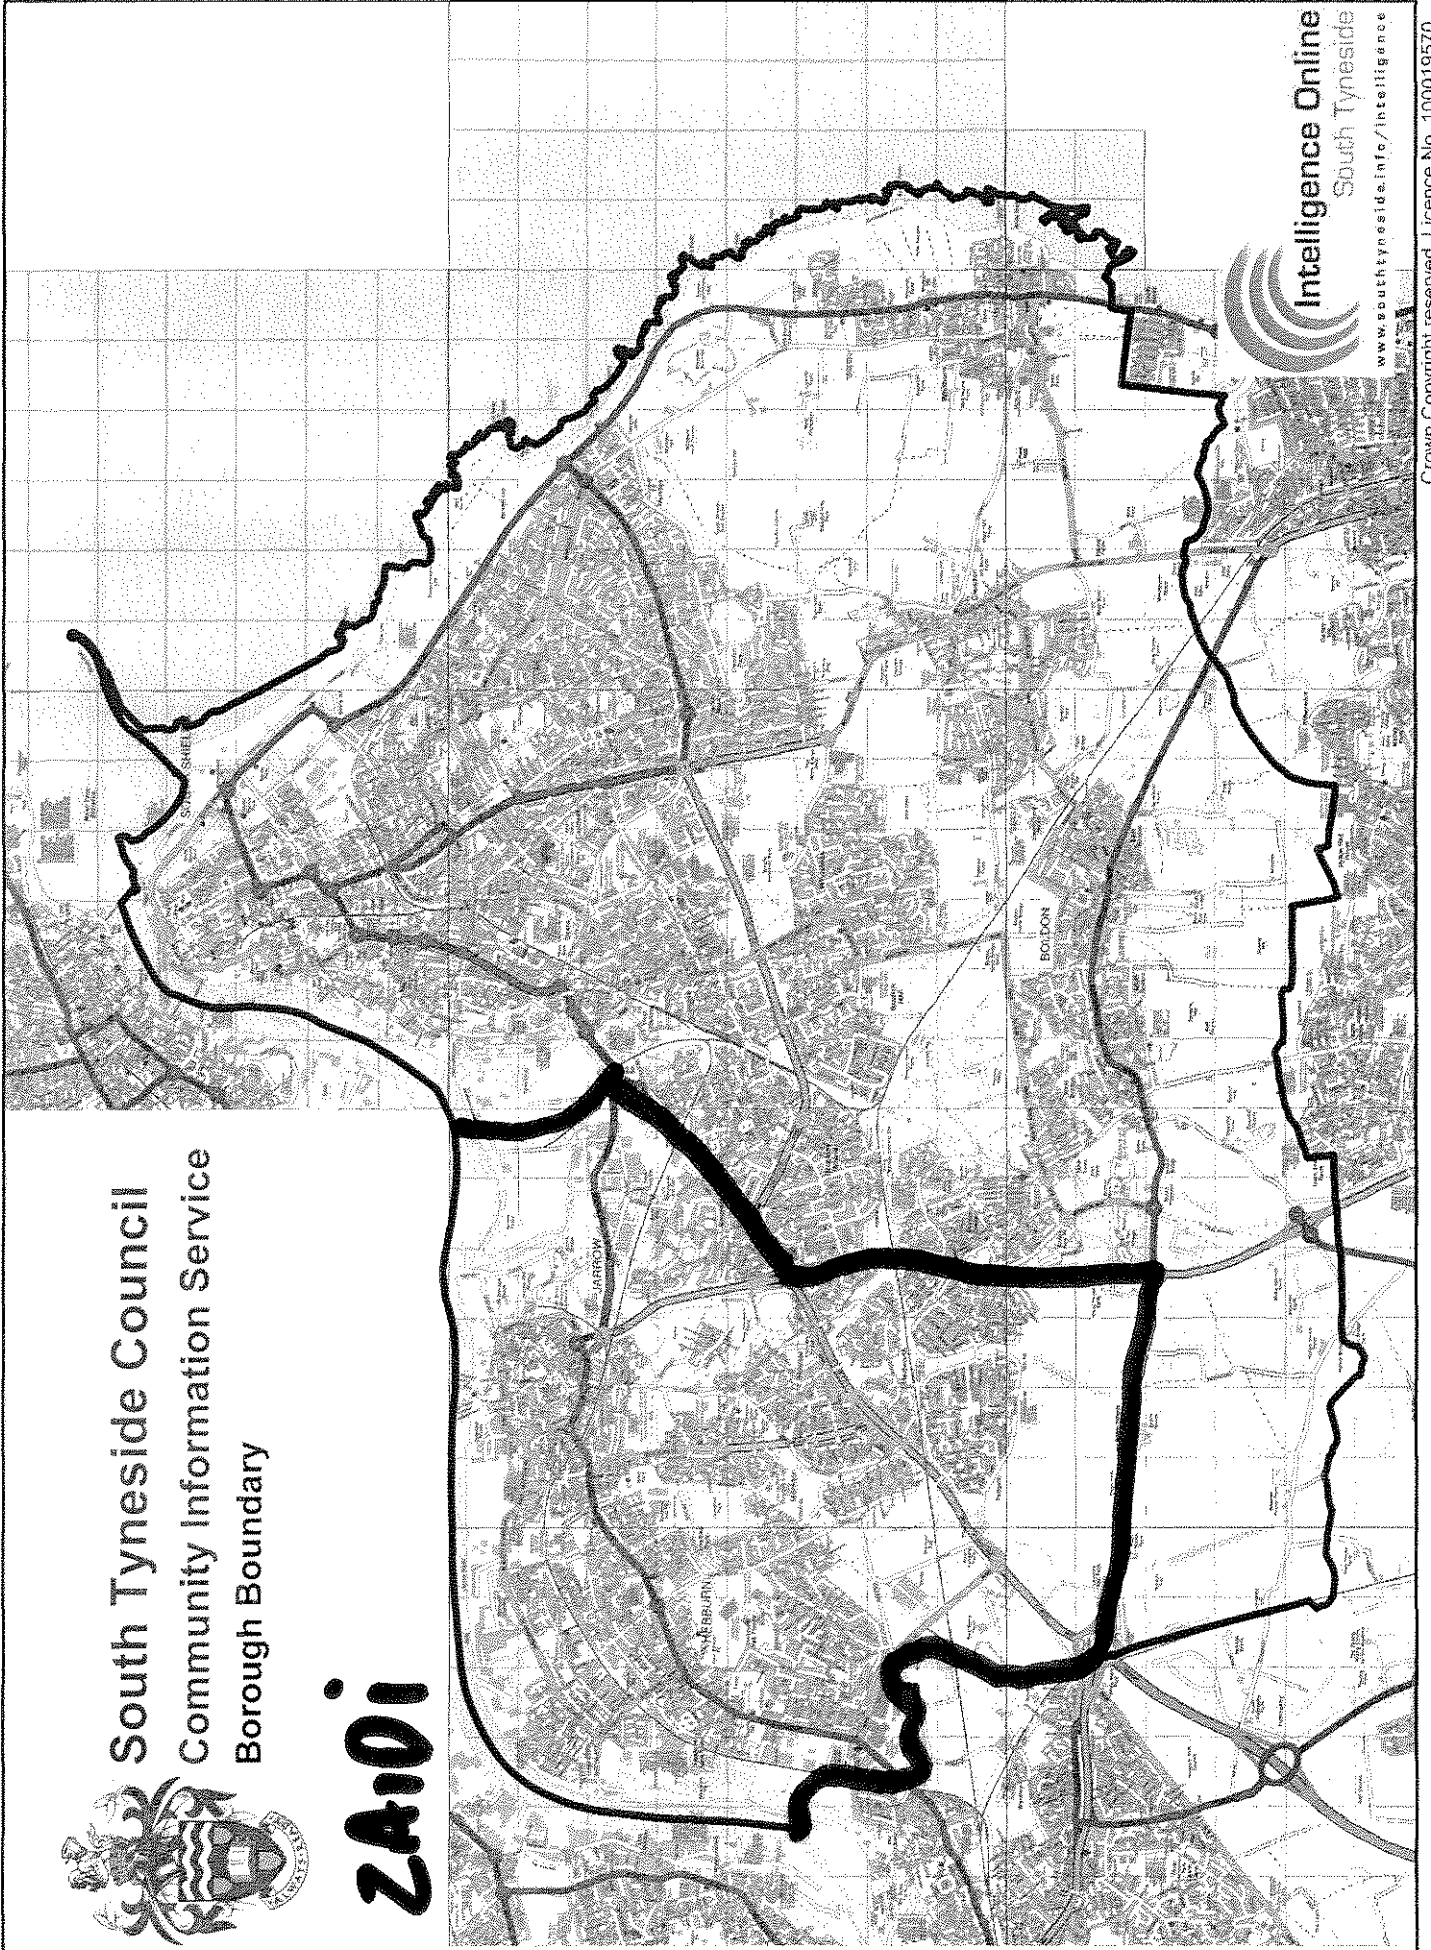

South Tyneside Council
Community Information Service
Borough Boundary

ZaDi

Intelligence Online
South Tyneside
www.southtyneside.info/Intelligence